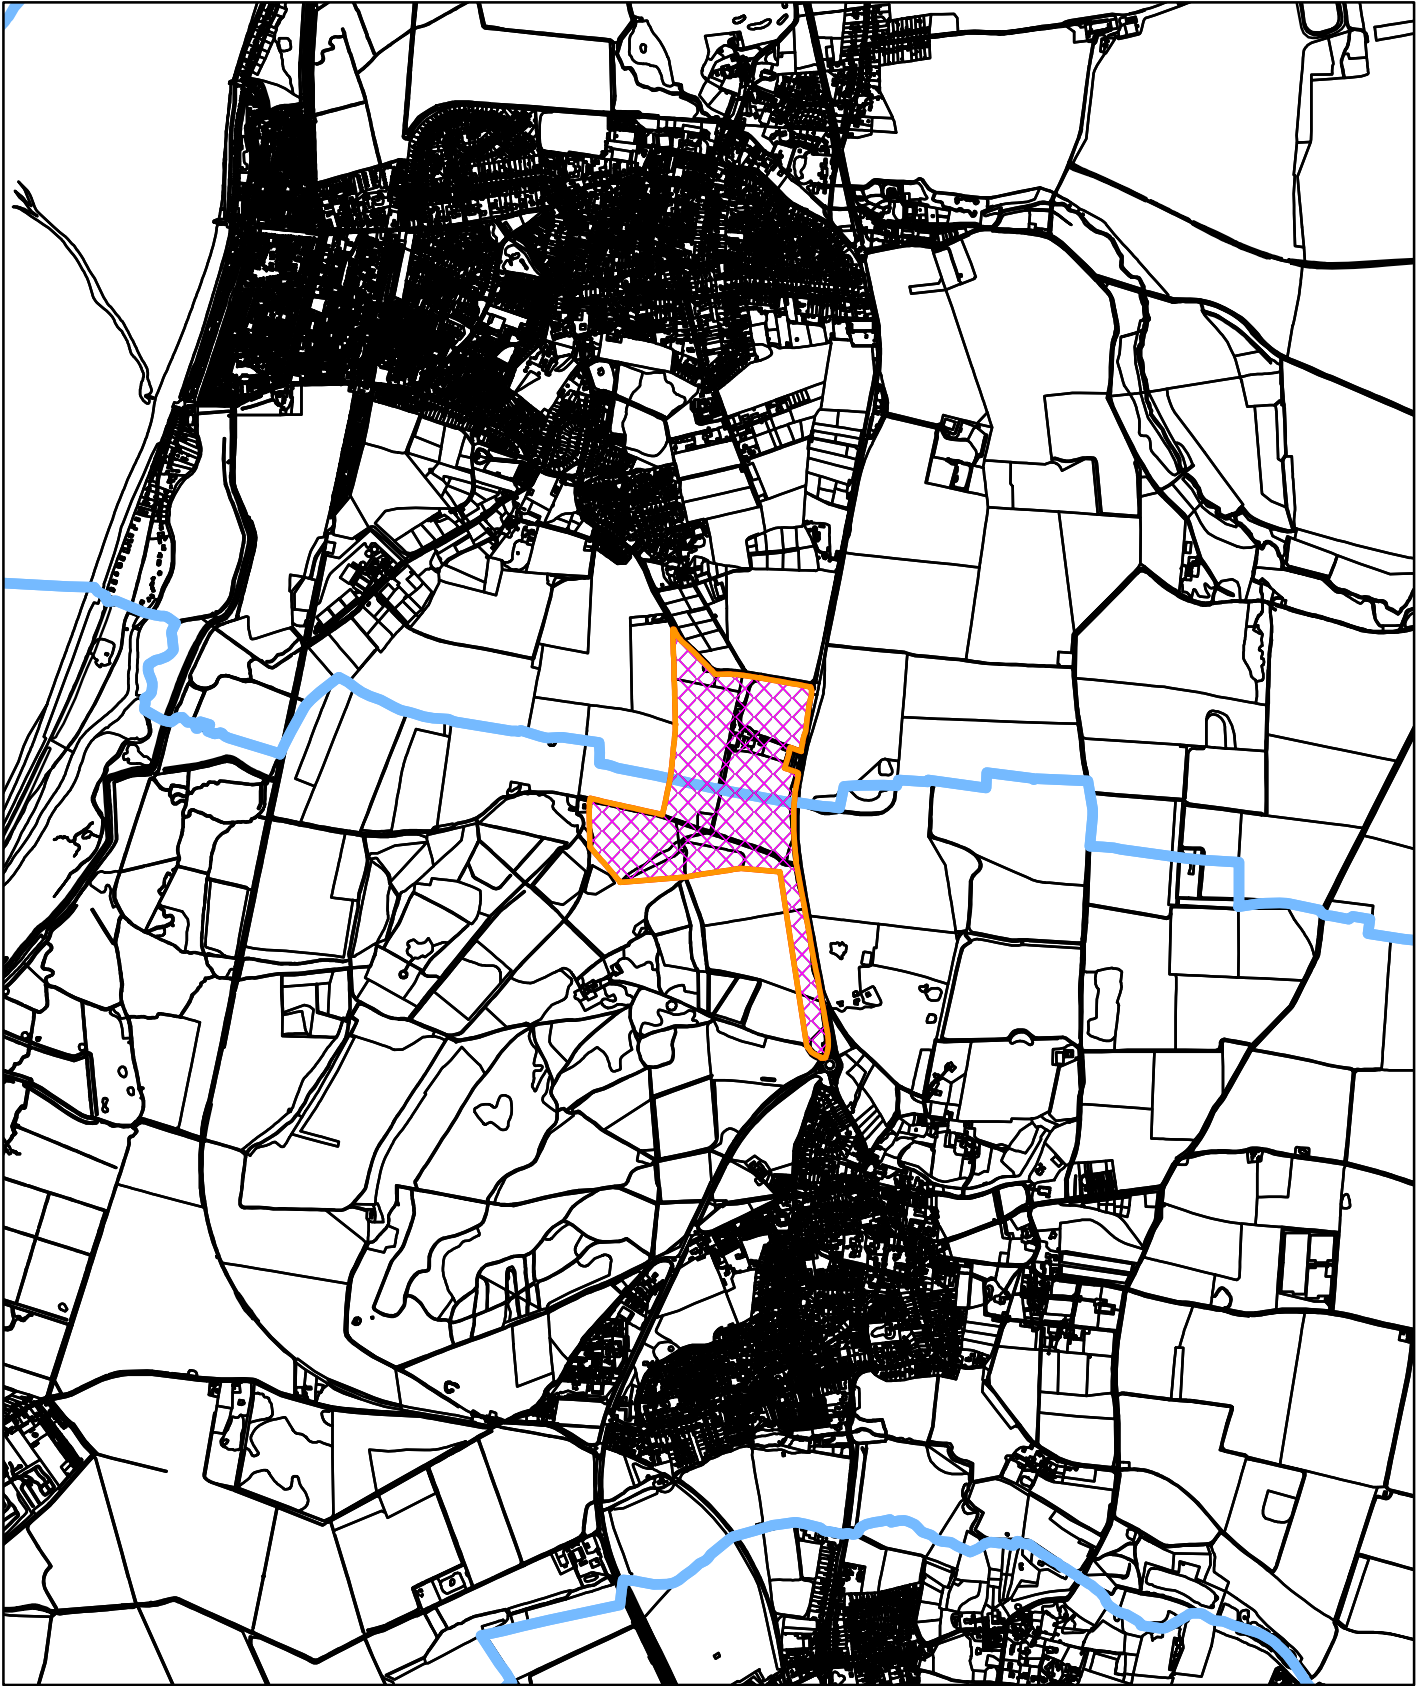

23/00393/LDP

Heacham Bottom Farm Lynn Road Heacham PE31 7PQ

© Crown copyright and database rights 2023
Ordnance Survey 100024314

0 500 1,000 2,000
Meters

22/05/2023